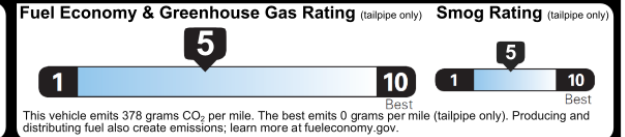

**You spend
$4,250**
more in fuel costs
over 5 years
compared to the
average new vehicle.

**Annual fuel cost
$2,450**