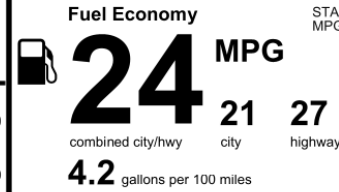

SAFETY:

Predictive Forward Collision Warning
Forward Emergency Braking
w/ Pedestrian Detection
High Beam Assist
Lane Departure Warning
Lane Departure Prevention
Blind Spot Warning
Blind Spot Intervention®
3D Around View® Monitor
w/ Moving Object Detection
Rear Automatic Braking
Rear Cross Traffic Alert

+Optional Equipment Replaces Standard
Where Applicable

++For more information, see retailer,
owner's manual, or

www.infiniti.com/intouch/legal

+++Requires trial activation; subscription
required after included trial expires

++++See siriusxm.com/infiniti

+++++Towing capability varies by
configuration. See INFINITI Towing Guide and
Owner's Manual for additional information.

Manufacturer's Suggested
Retail Base Price: $62,390.00

Options Included by Manufacturer
INFINITI RADIANT® DARK ILLUMINATED
KICK PLATES w/ PASS-THRU LIGHTING
BLACK ROOF RAIL CROSSBARS
CARGO PACKAGE - Dark
Reversible Cargo Area Protector
Cargo Net
Underfloor Storage Dividers
Medic Kit
Black Rear Bumper Protector
$630.00
$505.00
$455.00

SPLASH GUARDS 250.00
PREMIUM PAINT 900.00

DESTINATION CHARGES 1,545.00

Total $66,675.00

Warranty Booklet & owner publications available @
<https://www.infiniti.com/owners/manuals-warranties.html> or
call 1-800-662-6200

EPA DOT Fuel Economy and Environment Gasoline Vehicle